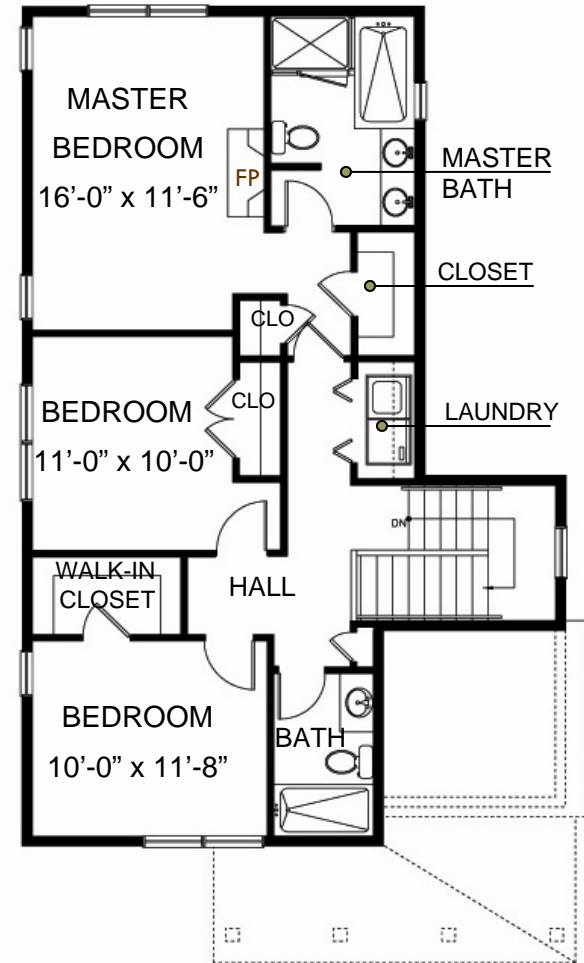

## Model Profile Sheet

**Call: 216.373.7620  
216.926.1018**

Model: 2664 East 115th Street  
Cleveland, Ohio 44104

[www.legacyatsaintlukespointe.com](http://www.legacyatsaintlukespointe.com)

**The Luxe - 1,780 Sq. Ft.**

Front Elevation

**3 Bedrooms ◆ 2 1/2 Baths**

## Floor Plans

### The Luxe

First Floor Plan - 965 Sq. Ft.

Second Floor Plan - 815 Sq. Ft.