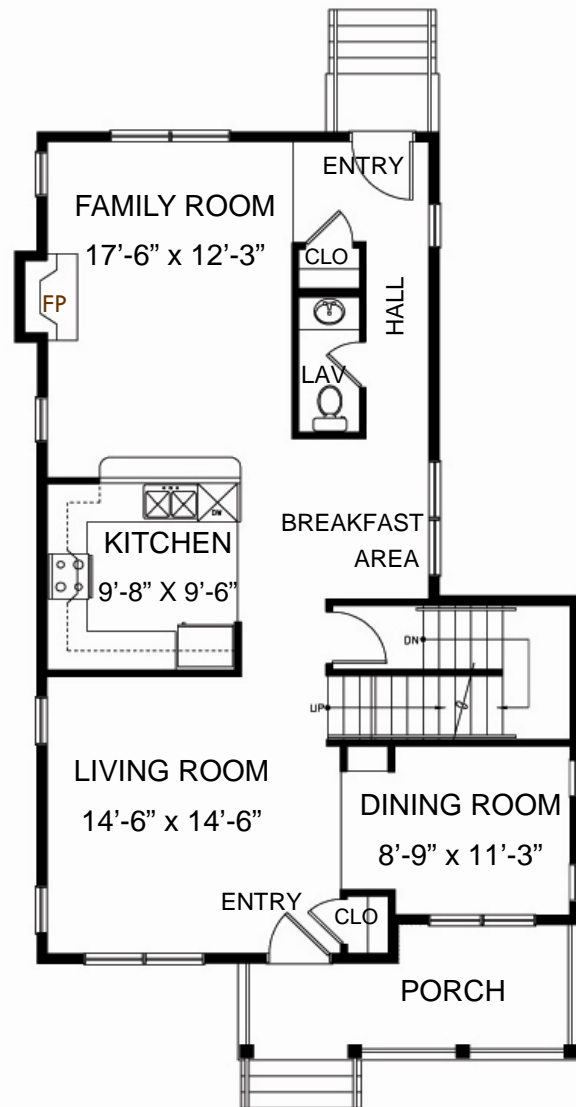

## Model Profile Sheet

**Call: 216.373.7620  
216.926.1018**

Model: 2664 East 115th Street  
Cleveland, Ohio 44104

[www.legacyatsaintlukespointe.com](http://www.legacyatsaintlukespointe.com)

**The Luxe - 1,780 Sq. Ft.**

Front Elevation

**3 Bedrooms ◆ 2 1/2 Baths**

## Floor Plans

### The Luxe

First Floor Plan - 965 Sq. Ft.

Second Floor Plan - 815 Sq. Ft.