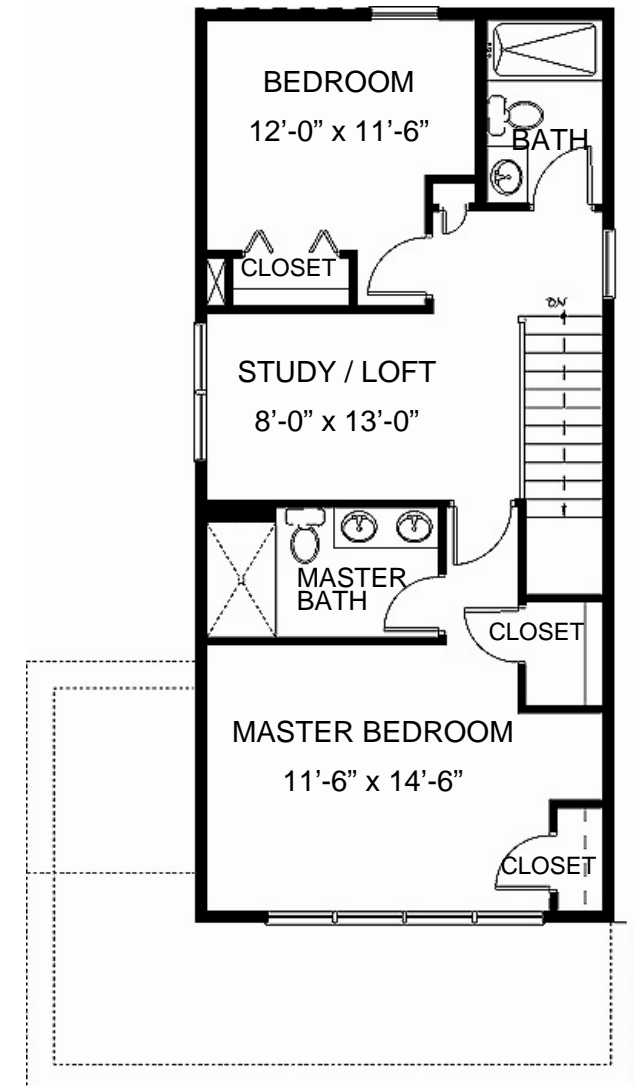

Model Profile Sheet

Call: 216.373.7620
216.926.1018

Model: 2664 East 115th Street
Cleveland, Ohio 44104

www.legacyatsaintlukespointe.com

The Prentiss - **1,375 Sq. Ft.**

Front Elevation

2 Bedrooms w/Loft ◆ **2 1/2 Baths**

Floor Plans

The Prentiss

First Floor Plan - 664 Sq. Ft.

Second Floor Plan - 711 Sq. Ft.