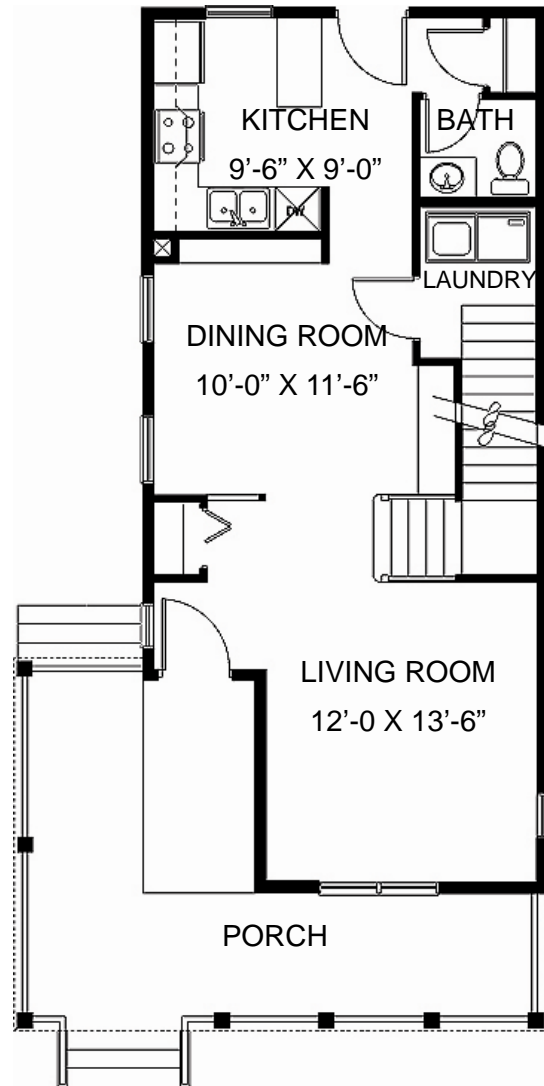

Model Profile Sheet

Call: 216.373.7620
216.926.1018

Model: 2664 East 115th Street
Cleveland, Ohio 44104

www.legacyatsaintlukespointe.com

The Prentiss - **1,375 Sq. Ft.**

Front Elevation

2 Bedrooms w/Loft ◆ **2 1/2 Baths**

Floor Plans

The Prentiss

First Floor Plan - 664 Sq. Ft.

Second Floor Plan - 711 Sq. Ft.