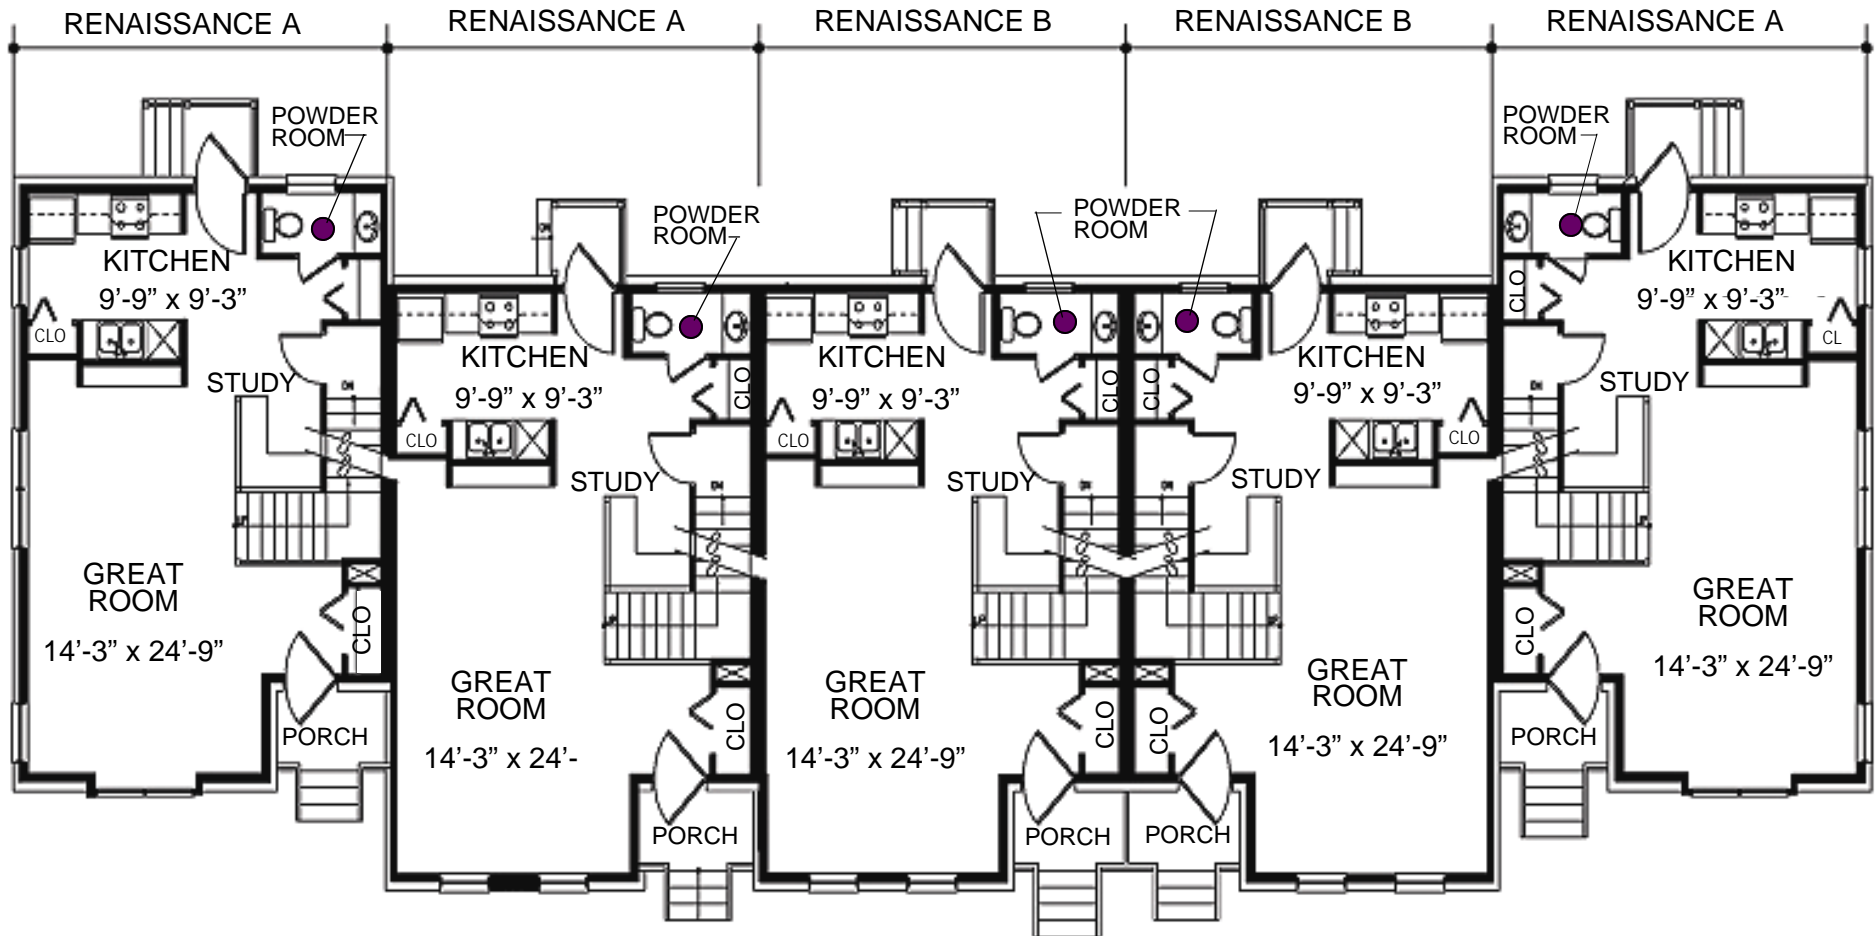

Call:
216.373.7620
216.926.1018

Model:
2664 East 115th Street
Cleveland, Oh. 44104

Front Elevation

Townhomes

Renaissance A - 1,300 Sq. Ft. 2 Bedrooms ♦ 2 1/2 Baths

Renaissance B - 1,657 Sq. Ft. 2 / 3 Bedrooms ♦ 2 1/2 Baths

Floor Plans

First Floor Plans

Townhomes

Floor Plans

Second Floor Plans

Townhomes

Floor Plans

Loft Floor Plans

300 Sq. Ft.

Renaissance B Models only

Townhomes