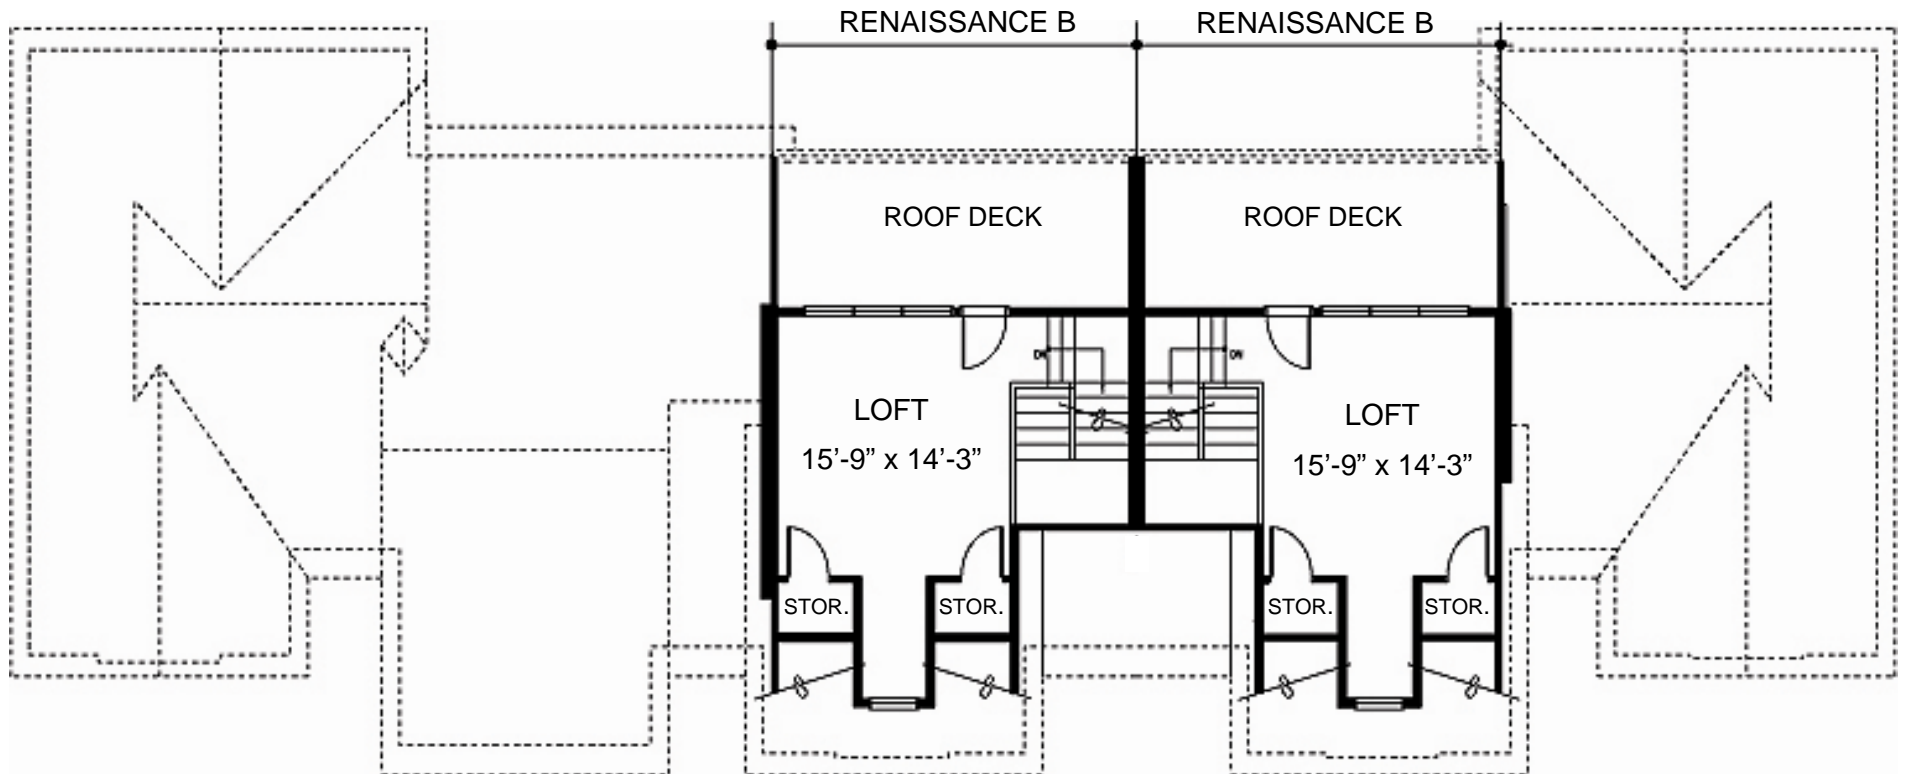

Call:
216.373.7620
216.926.1018

Model:
2664 East 115th Street
Cleveland, Oh. 44104

Front Elevation

Townhomes

Renaissance A - 1,300 Sq. Ft. 2 Bedrooms ♦ 2 1/2 Baths

Renaissance B - 1,657 Sq. Ft. 2 / 3 Bedrooms ♦ 2 1/2 Baths

Floor Plans

First Floor Plans

Townhomes

Floor Plans

Second Floor Plans

Townhomes

Floor Plans

Loft Floor Plans