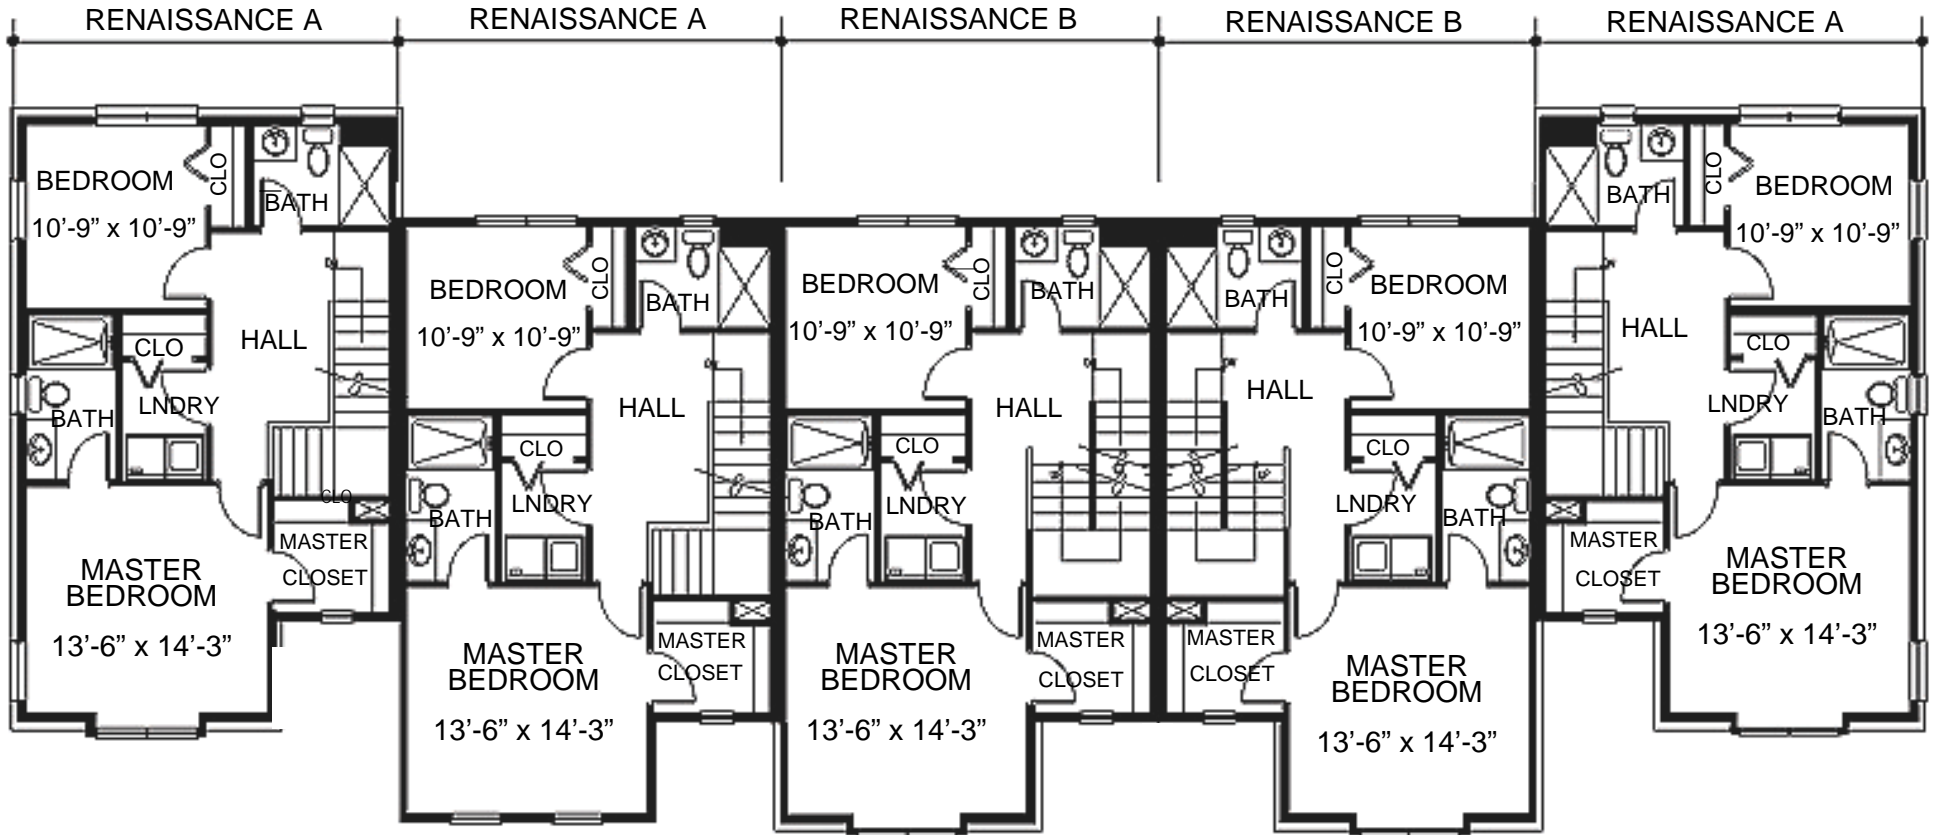

Call:
216.373.7620
216.926.1018

Model:
2664 East 115th Street
Cleveland, Oh. 44104

Front Elevation

Townhomes

Renaissance A - 1,300 Sq. Ft. 2 Bedrooms ♦ 2 1/2 Baths

Renaissance B - 1,657 Sq. Ft. 2 / 3 Bedrooms ♦ 2 1/2 Baths

Floor Plans

First Floor Plans

Townhomes

Floor Plans

Second Floor Plans

Townhomes

Floor Plans

Loft Floor Plans

300 Sq. Ft.

Renaissance B Models only

Townhomes