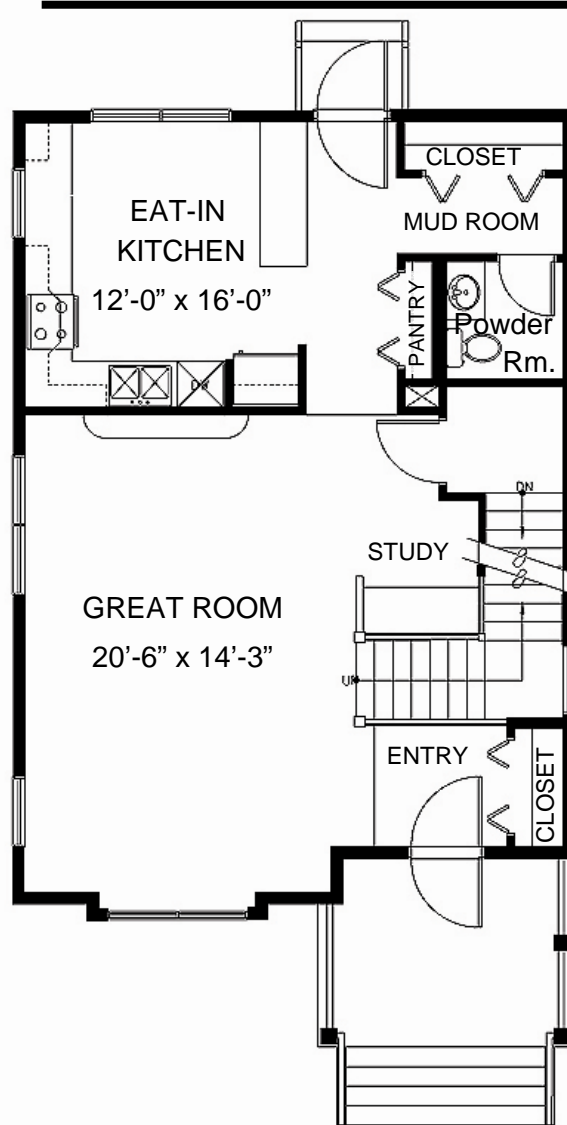

Model Profile Sheet

Call: 216.373.7620
216.926.1018

Model: 2664 East 115th Street
Cleveland, Ohio 44104

www.legacyatsaintlukespointe.com

The Roosevelt - 1,596 Sq. Ft.

Front Elevation

3 Bedrooms ◆ 2 1/2 Baths

Floor Plans

The Roosevelt

First Floor Plan - 800 Sq. Ft.

Second Floor Plan - 796 Sq. Ft.