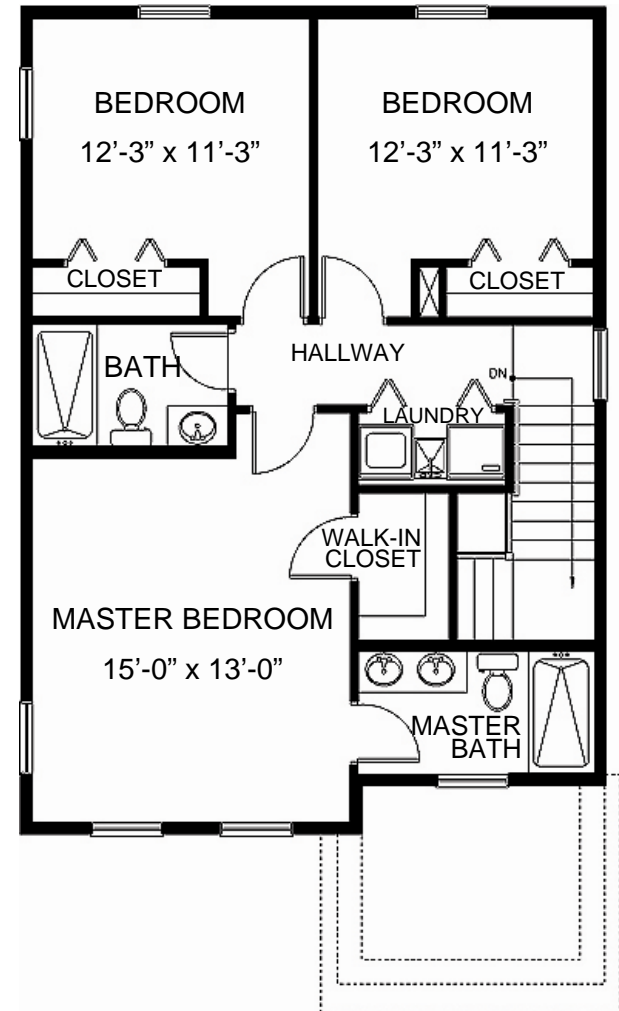

Model Profile Sheet

Call: 216.373.7620
216.926.1018

Model: 2664 East 115th Street
Cleveland, Ohio 44104

www.legacyatsaintlukespointe.com

The Roosevelt - 1,596 Sq. Ft.

Front Elevation

3 Bedrooms ◆ 2 1/2 Baths

Floor Plans

The Roosevelt

First Floor Plan - 800 Sq. Ft.

Second Floor Plan - 796 Sq. Ft.